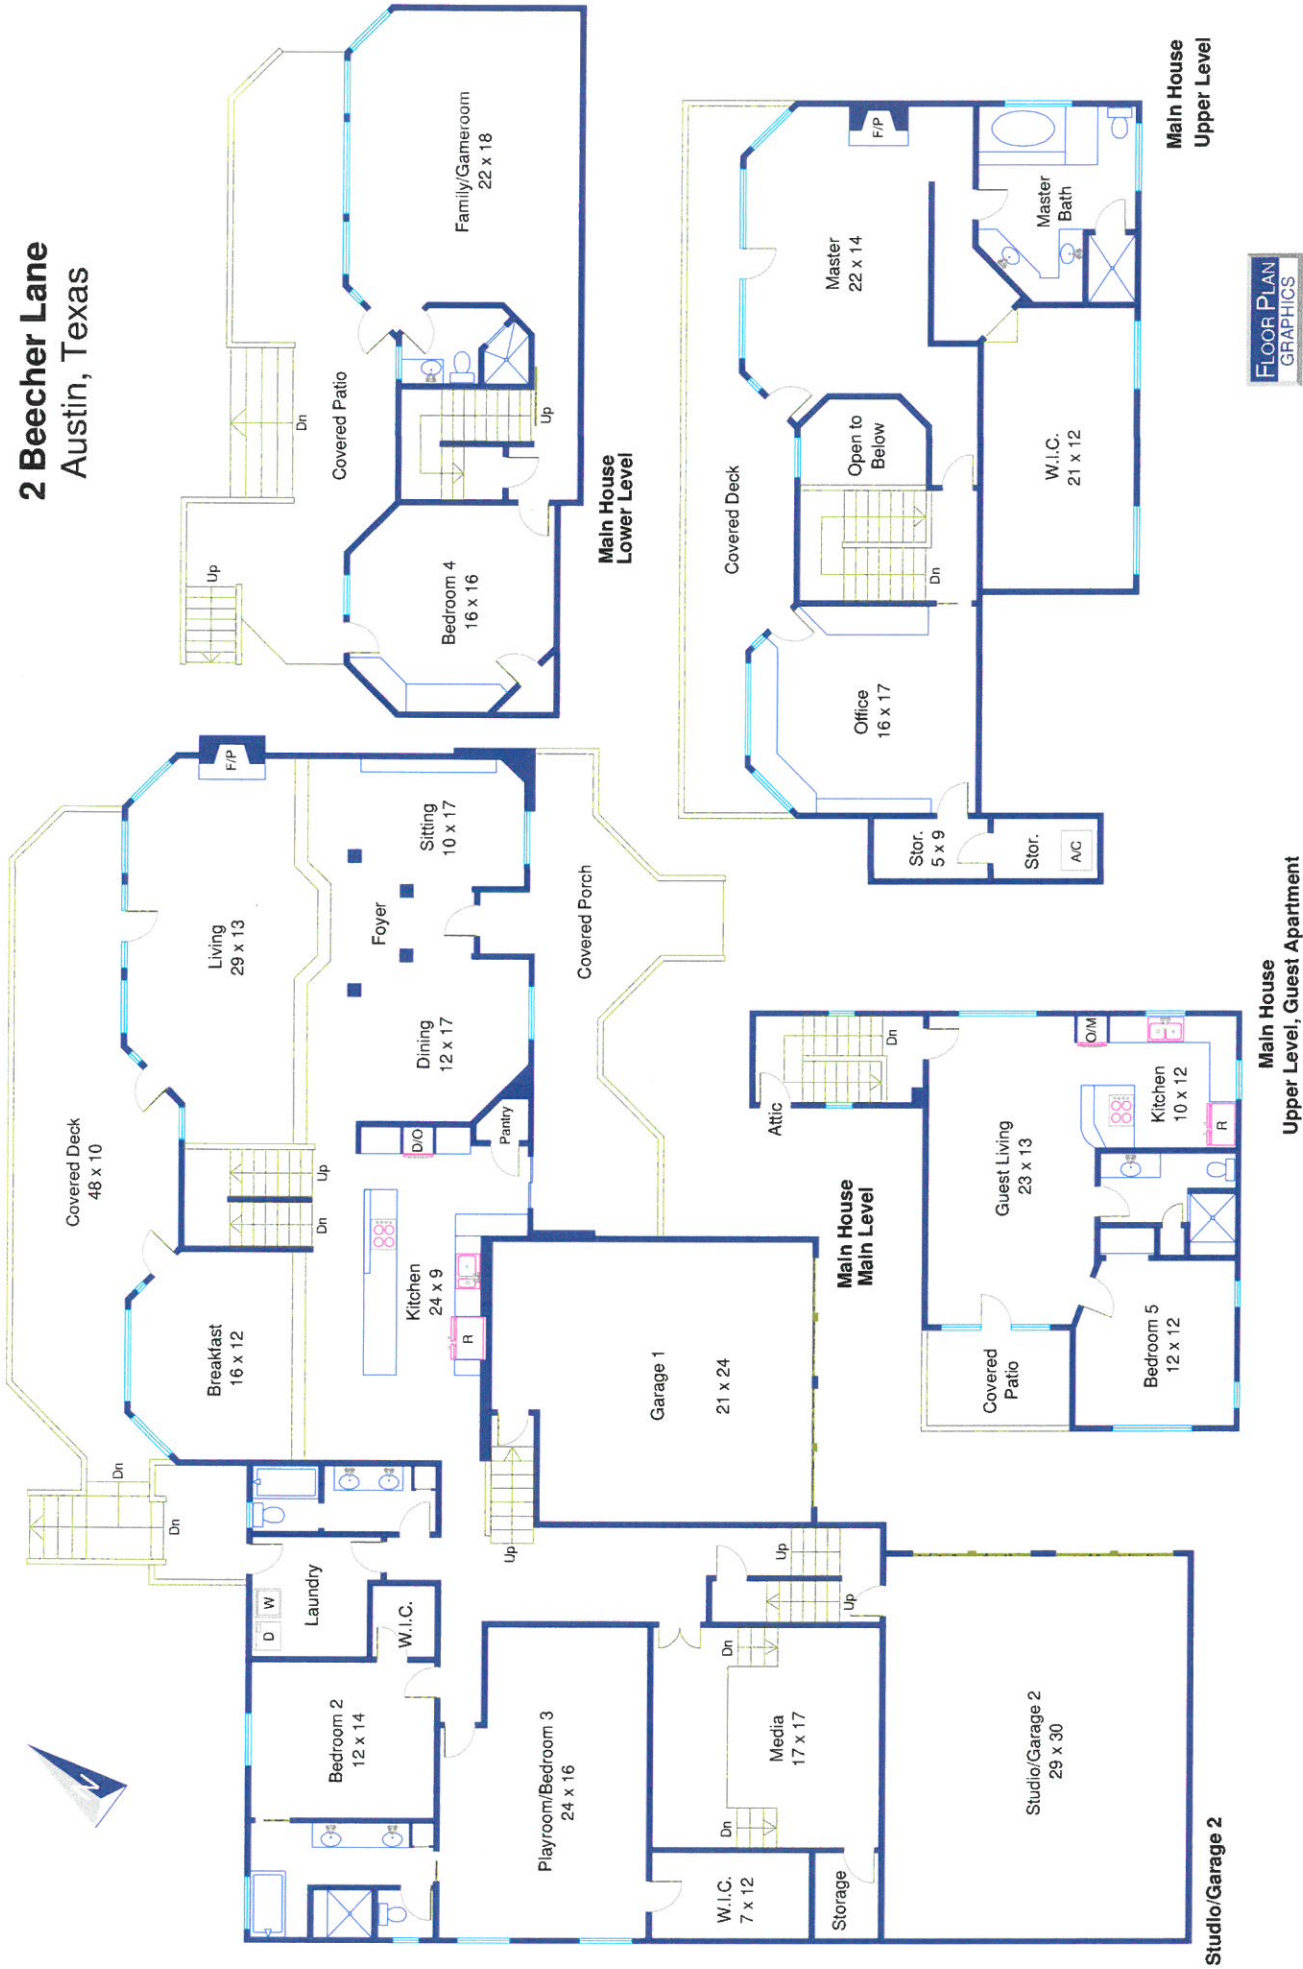

2 Beecher Lane Austin, Texas

Note: This floor plan is an artistic rendering only. All dimensions are approximate. Floor Plan Graphics LLC makes no representation or warranty as to this rendering's accuracy and no measurements or dimensions should be relied upon without independent verification.